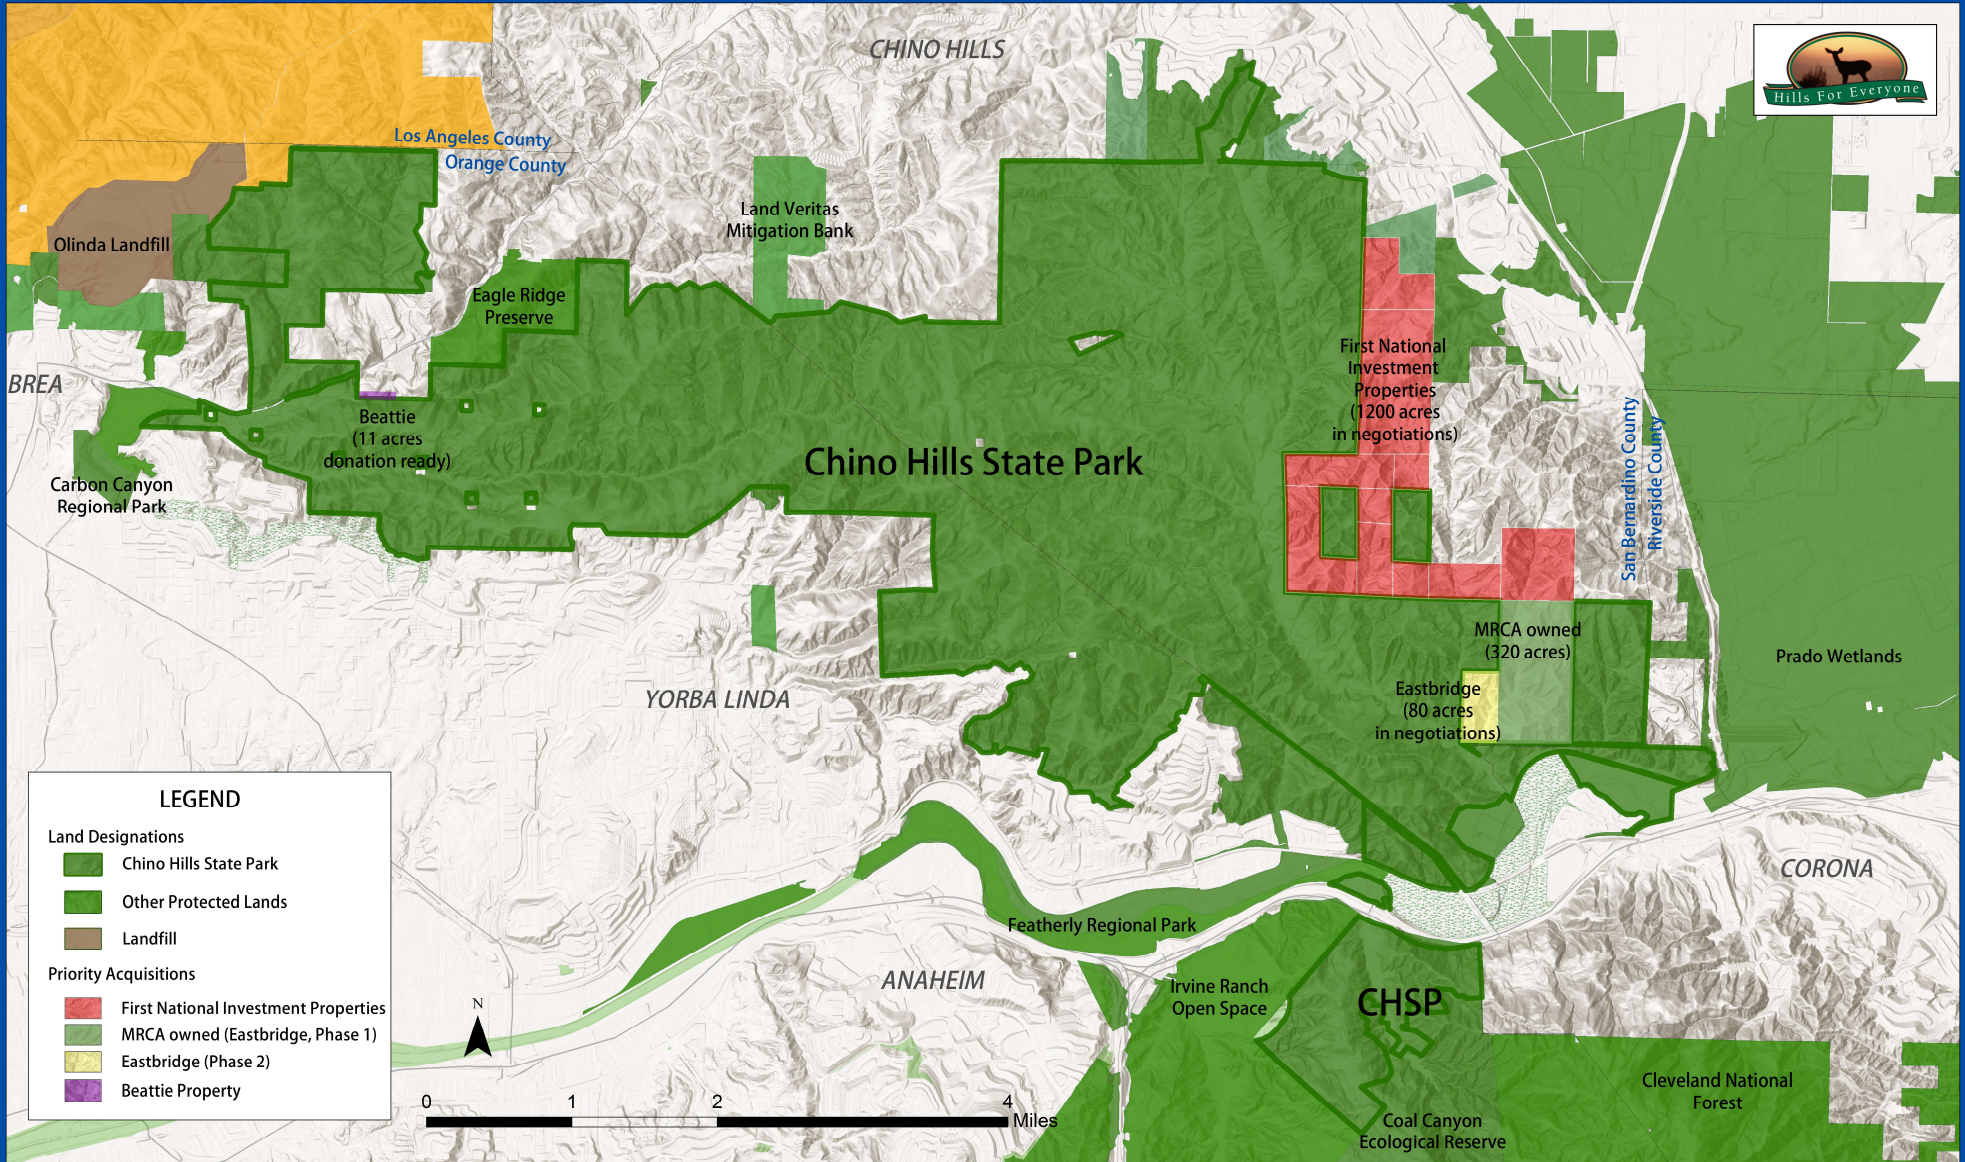

Chino Hills State Park Priority Acquisitions

LEGEND

Land Designations

- Chino Hills State Park
- Other Protected Lands
- Landfill

Priority Acquisitions

- First National Investment Properties
- MRCA owned (Eastbridge, Phase 1)
- Eastbridge (Phase 2)
- Beattie Property

Data Provided by Department of Parks and Recreation; First American Title; OC Parks; and Orange County Transportation Authority. Map Last Updated January 2021

Projection: Lambert Conformal Conic
 Datum: North American 1983
 Scale: 1: 60,000